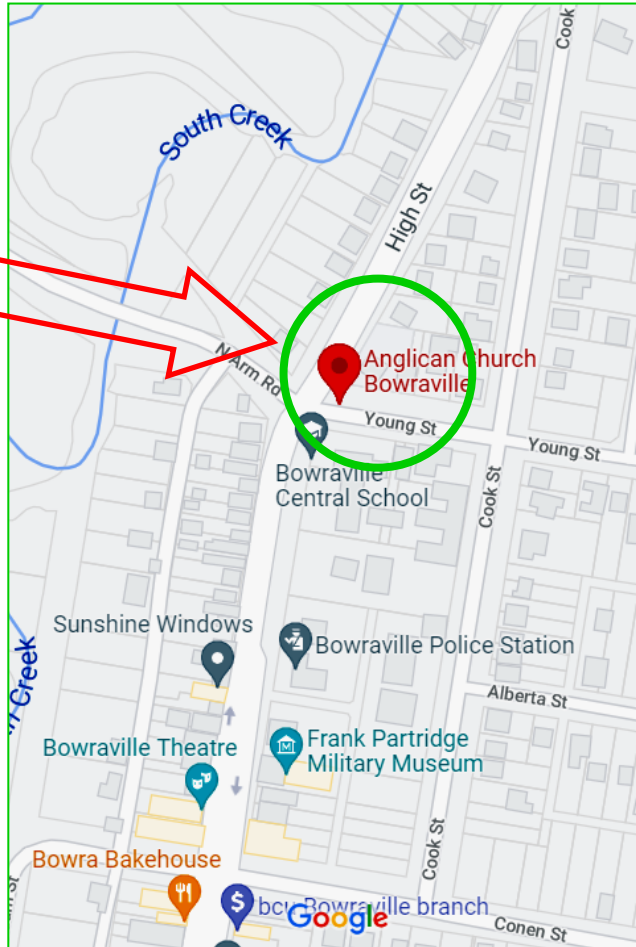

FOOD HUB MEMBERSHIP

Information required:

- Name & Address
- Phone Number
- Pension Card

Prices:

\$15 a month gets you vouchers for 20 points a week to "spend"

Your membership card & points for the month can be used at either Bowraville or Nambucca Heads.

BOWRA FOOD HUB

Opening hours:

Friday 9am -11am

Saturday 9am -12 noon

5 Young Street, BV 2449

FAITH HOPE JUSTICE LOVE

Directions:
Bowraville Food Hub
located two doors up from
St James' Anglican Church in
Young St, Bowraville.