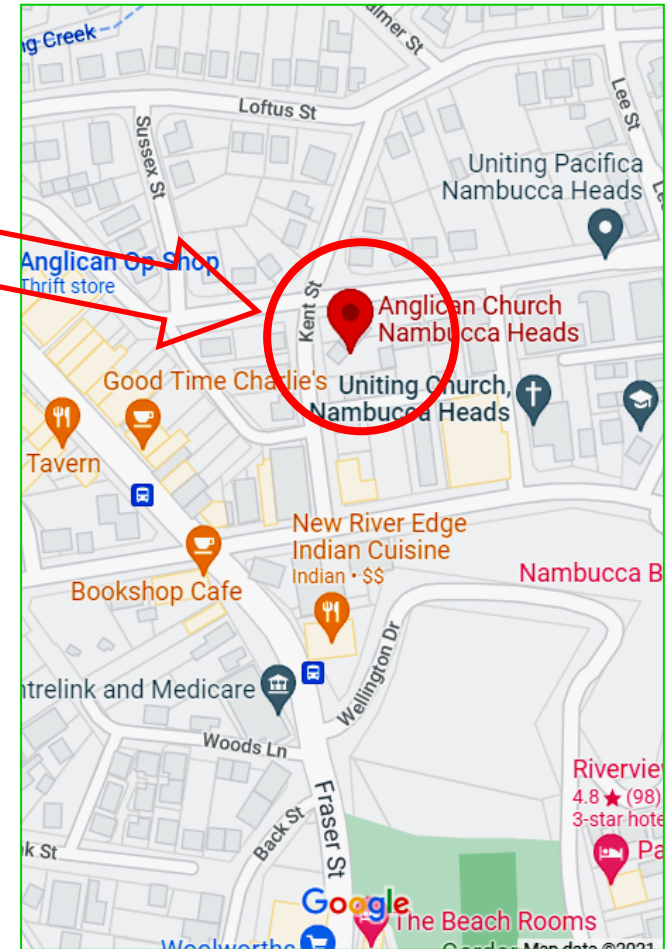

FOOD HUB MEMBERSHIP

Information required:

- Name & Address
- Phone Number
- Pension Card

Prices:

\$15 a month gets you vouchers for 20 points a week to "spend"

Your membership card & points for the month can be used at either Bowraville or Nambucca Heads.

St John's Food Supplies

Opening hours: 9am - 12pm
Wednesday, Thursday, & Friday

Cnr Short & Kent Streets,
Nambucca Heads 2448

Directions:

St John's Food Supplies is located in Kent St up the drive way behind the St John's Church.

BOWRA FOOD HUB

Opening hours:

Friday 9am -11am

Saturday 9am -12 noon

5 Young Street, BV 2449

FAITH HOPE JUSTICE LOVE

Directions:
Bowraville Food Hub
located two doors up from
St James' Anglican Church in
Young St, Bowraville.